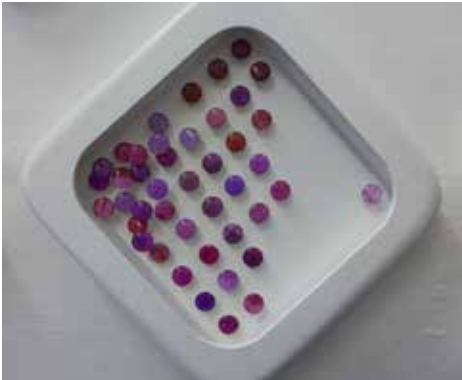

Yumi Watnabe

Pointless Love series 2019

analog photography covered with resin
outcut technique, hand made frame
25cmx25cm

€ 450