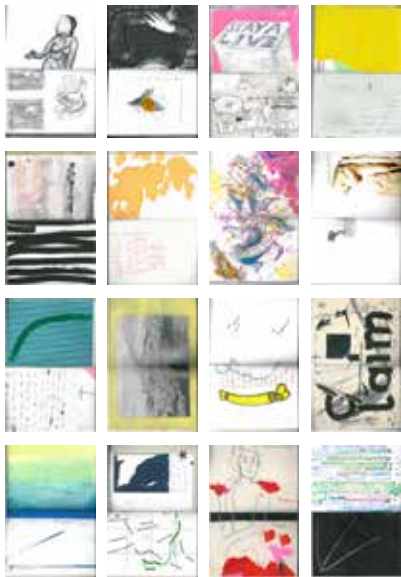

Photography, Printon Carpet
Edition of 4 / 180 x 115 cm

€ 1800.00

RAFAEL LIPUNER

GESTURES INTO SPACE Nr. 5
2020

Photography, Printon Carpet
Edition of 4 / 180 x 115 cm

€ 1800.00

RAFAEL LIPUNER RESPEKTIVEN (RESPECTIVES) Nr. 1-20 2014 – aktuell